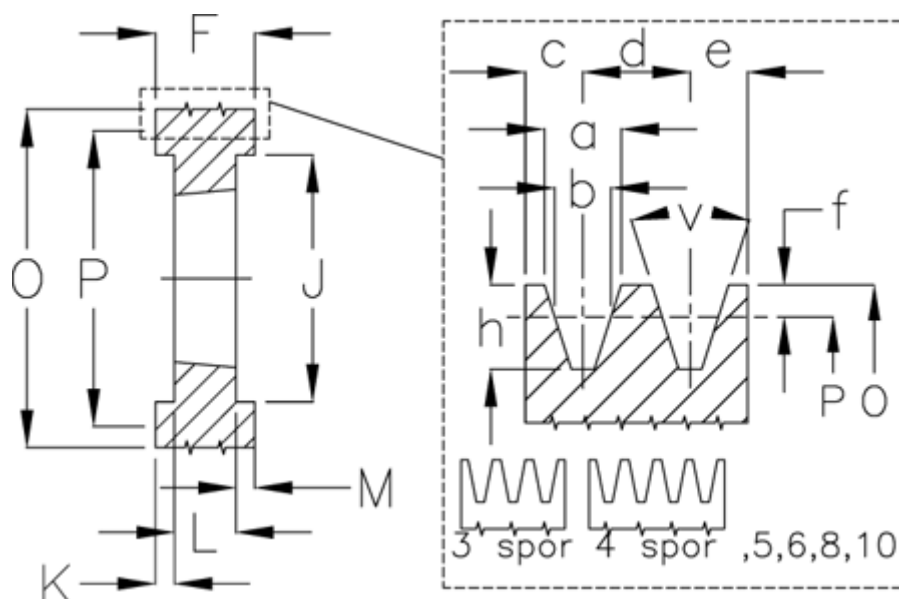

Article number: 604111023605

Description: V-belt pulley SPB 236/5 TL3535

## Measures

a	= 16.3	For bush	= 3535	O	= 243.0
b	= 14.0	h	= 17.5	P	= 236
Bush $\zeta$ max	= 90	J	= 193	Type	= SPB
c	= 12.5	K	= 6	v	= 38 degrees
d	= 19.0	L	= 89		
e	= 12.5	m	= 6.0		
f	= 3.5	N	= -		
F	= 101	Number of ribs	= 5		